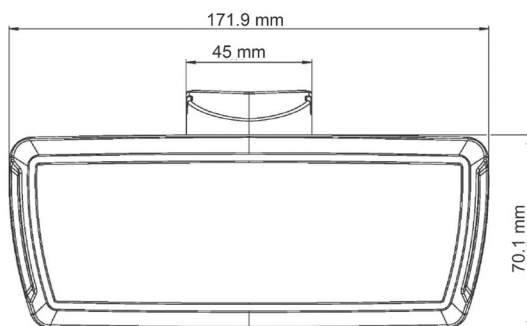

TEST STANDARDS

- Salt Spray ASTM B117 48+100 h
- Vibration 5-2000 Hz 3 Axis, 10 Grms
- Shock Tested 50 G
- IP69K
- EN55025 / CISPR 25 Class 5,
  ISO 7637-2, ISO 16750-2,
  ISO 10605, ISO 11452-2,
  ISO 11452-4
- ECE R10

For further information visit www.tyriLights.com or contact your local sales team.