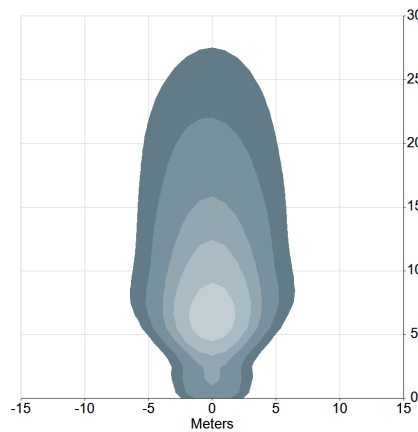

# 0717

| LIGHT OUTPUT             | VOLTAGE |           | AMP DRAW |      | POWER | COLOUR TEMPERATURE | EMC | ECE |
|--------------------------|---------|-----------|----------|------|-------|--------------------|-----|-----|
|                          | Machine | Operating | 12 V     | 24 V |       |                    |     |     |
| 2,150 eLm<br>Short Range | 12 V    | 9-16 V    | 2,5 A    | - A  | 30 W  | 5,700 K            | 5   | R10 |
| 2,150 eLm<br>Long Range  | 12 V    | 9-16 V    | 2,5 A    | - A  | 30 W  | 5,700 K            | 5   | R10 |

## TYPICAL LIGHT PATTERNS

### 0717 Short Range

Medium, 31 - 45°  
3.0 m / -15°  
Asymmetric