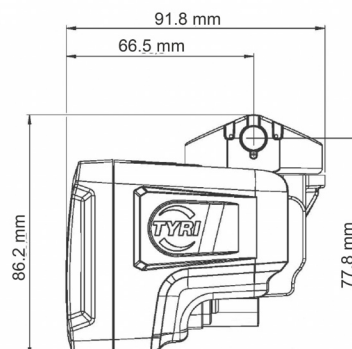

TEST STANDARDS

- Salt Spray ASTM B117 48+100 h
- Vibration 5-2000 Hz 3 Axis, 10 Grms
- Shock Tested 50 G
- IP69K
- EN55025 / CISPR 25 Class 5,
  ISO 7637-2, ISO 16750-2,
  ISO 10605, ISO 11452-2,
  ISO 11452-4
- ECE R10

For further information visit www.tyriLights.com or contact your local sales team.